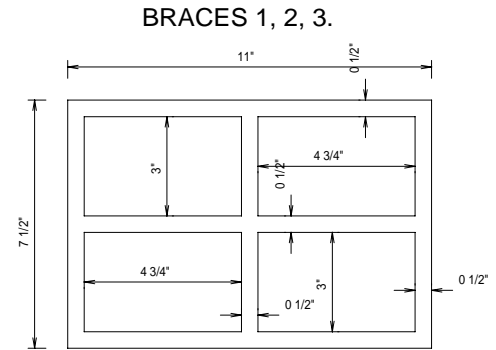

BUDGETO III

MATERIAL: 3/4" MDF