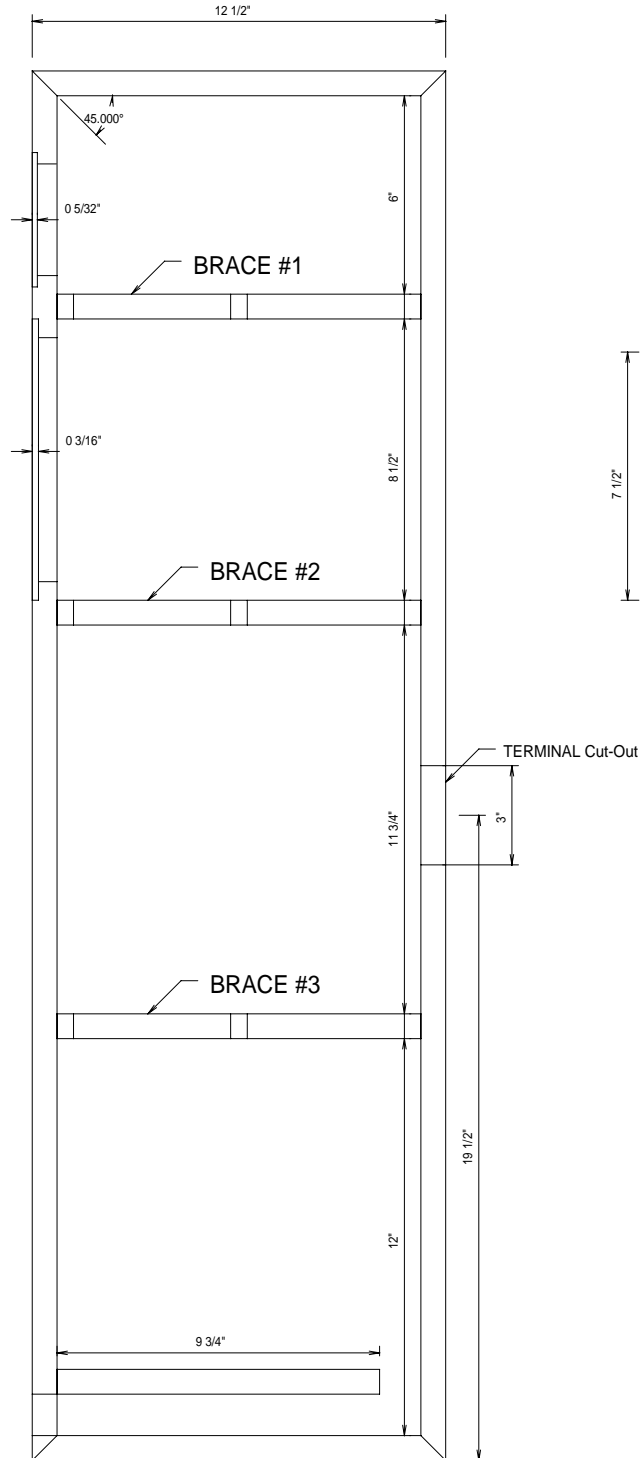

BUDGETO III

MATERIAL: 3/4" MDF