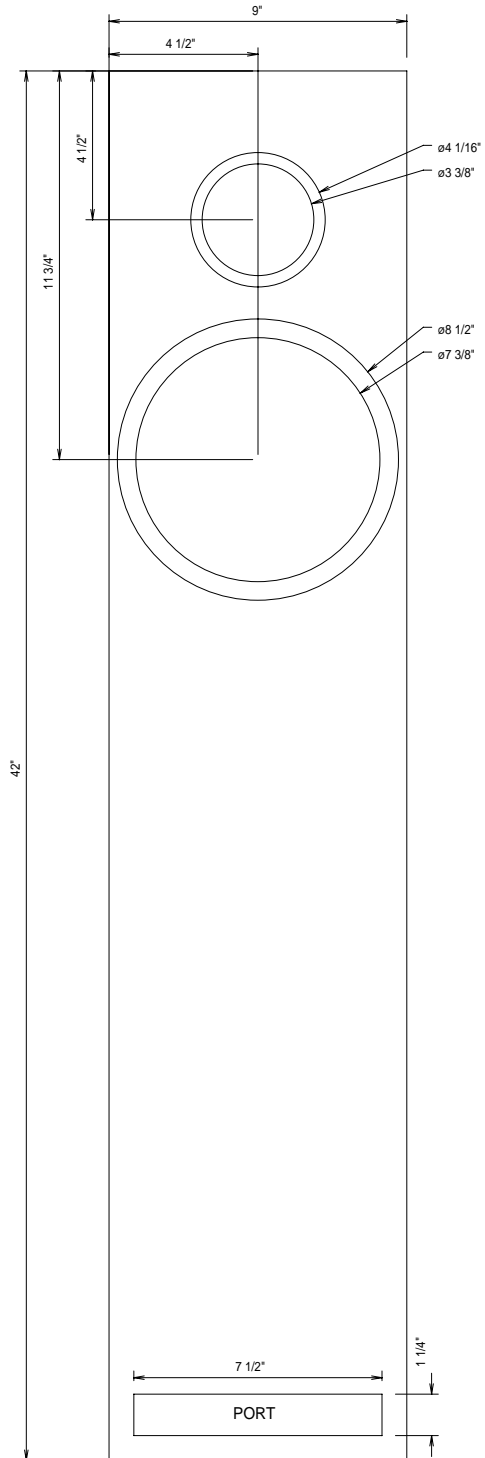

BUDGETO III

MATERIAL: 3/4" MDF